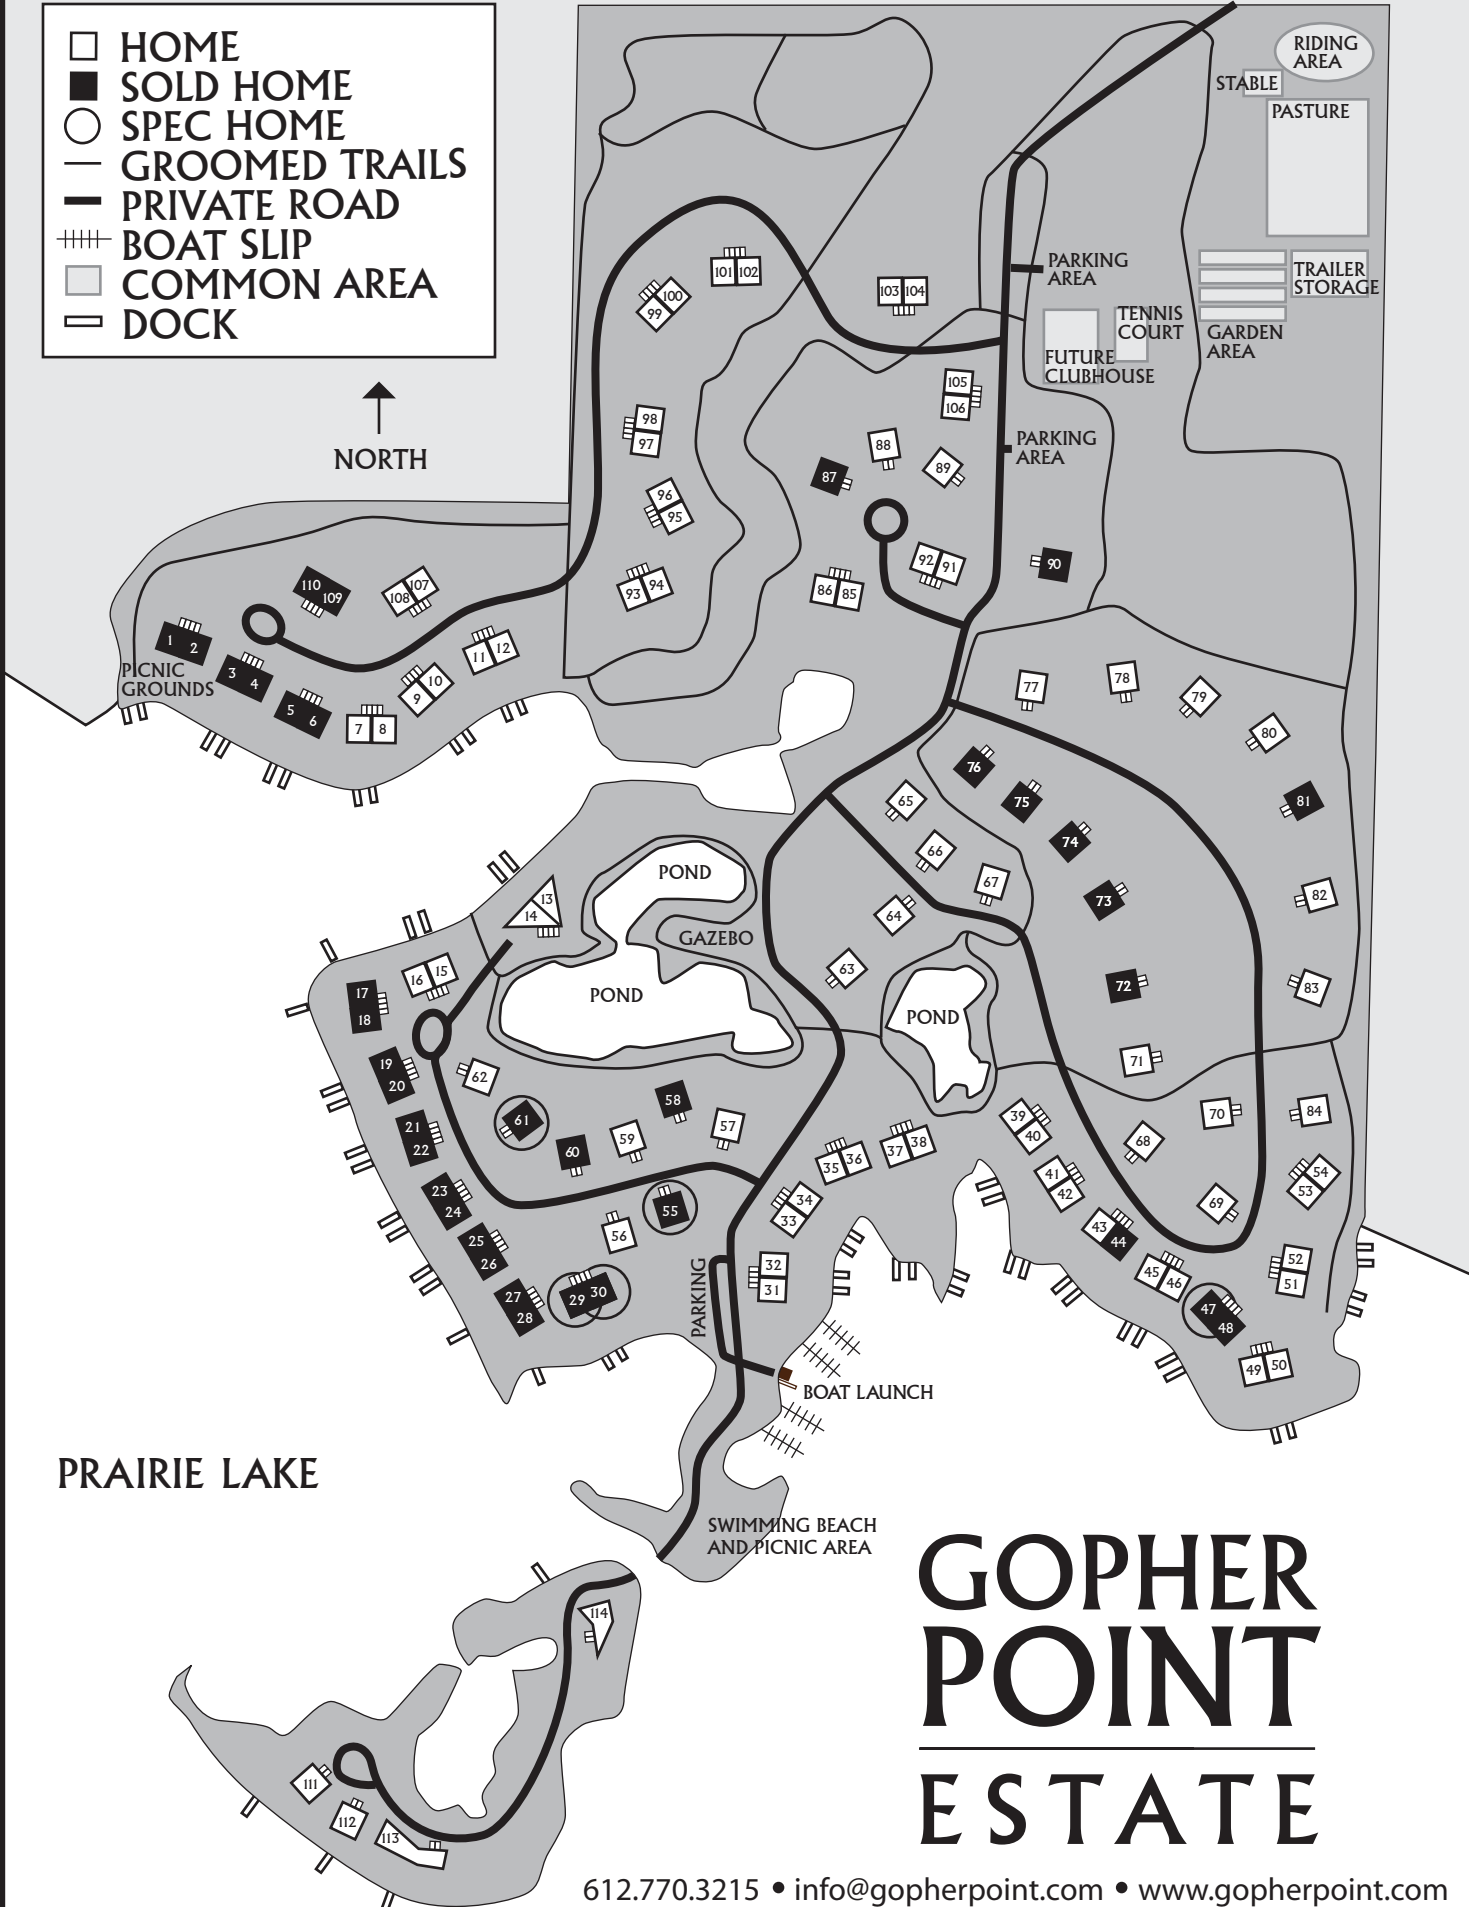

- HOME
- SOLD HOME
- SPEC HOME
- GROOMED TRAILS
- PRIVATE ROAD
- ⊥ BOAT SLIP
- ▭ COMMON AREA
- ▭ DOCK

PRAIRIE LAKE

# GOPHER POINT ESTATE