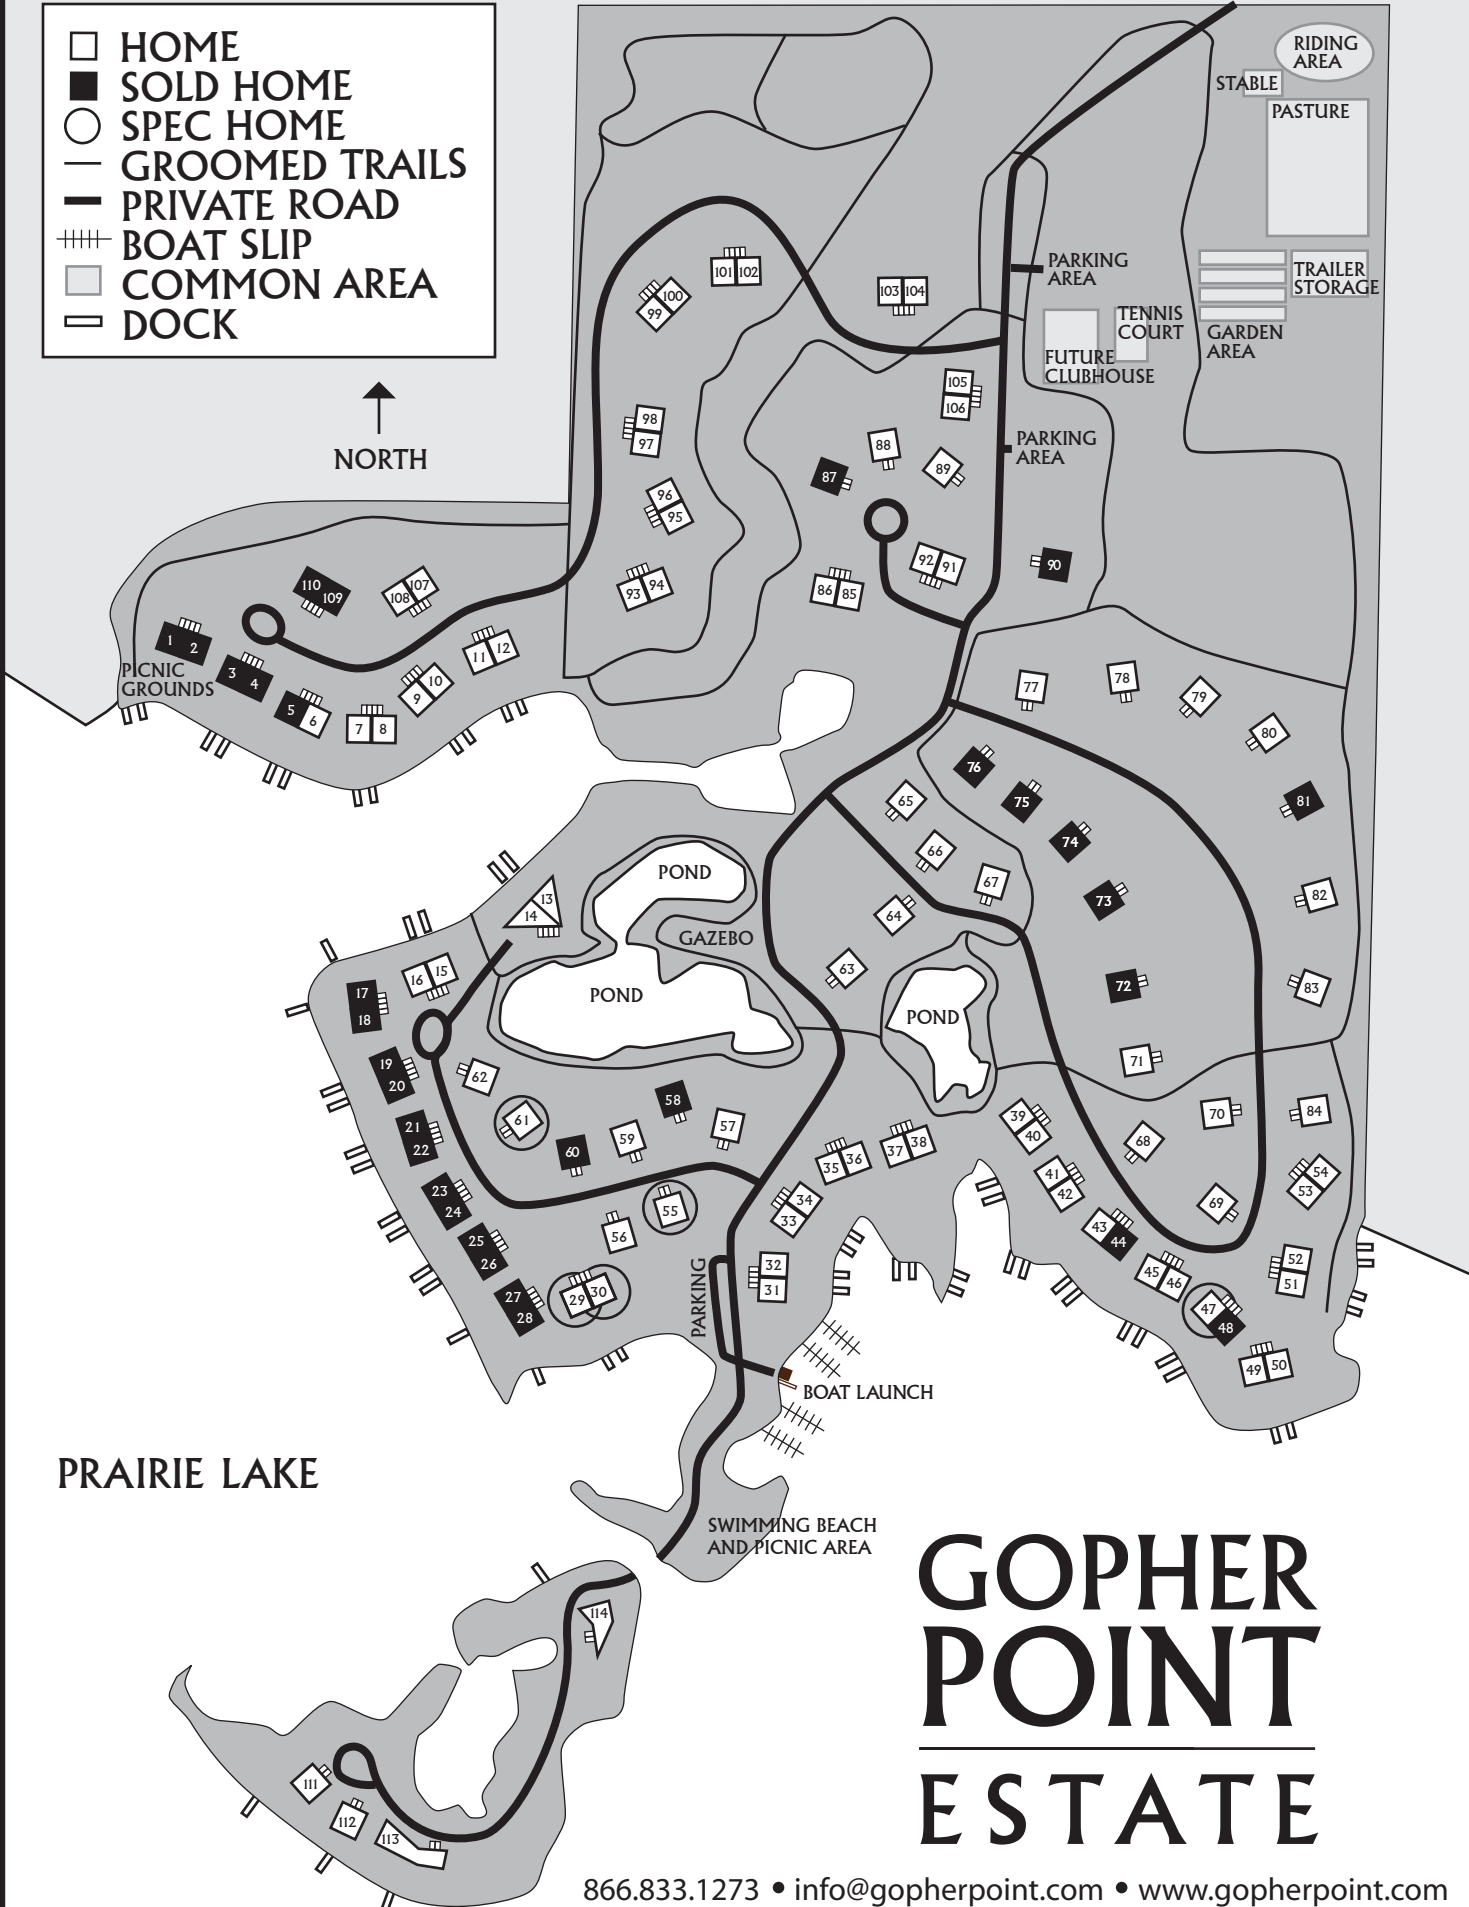

- HOME
- SOLD HOME
- SPEC HOME
- GROOMED TRAILS
- PRIVATE ROAD
- ⊥⊥⊥ BOAT SLIP
- ▭ COMMON AREA
- ▭ DOCK

PRAIRIE LAKE

# GOPHER POINT ESTATE