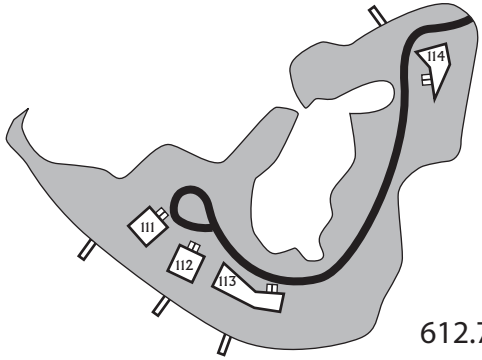

- HOME
- SOLD HOME
- SPEC HOME
- GROOMED TRAILS
- PRIVATE ROAD
- ⊥ BOAT SLIP
- ▭ COMMON AREA
- ▭ DOCK

PRAIRIE LAKE

# GOPHER POINT ESTATE